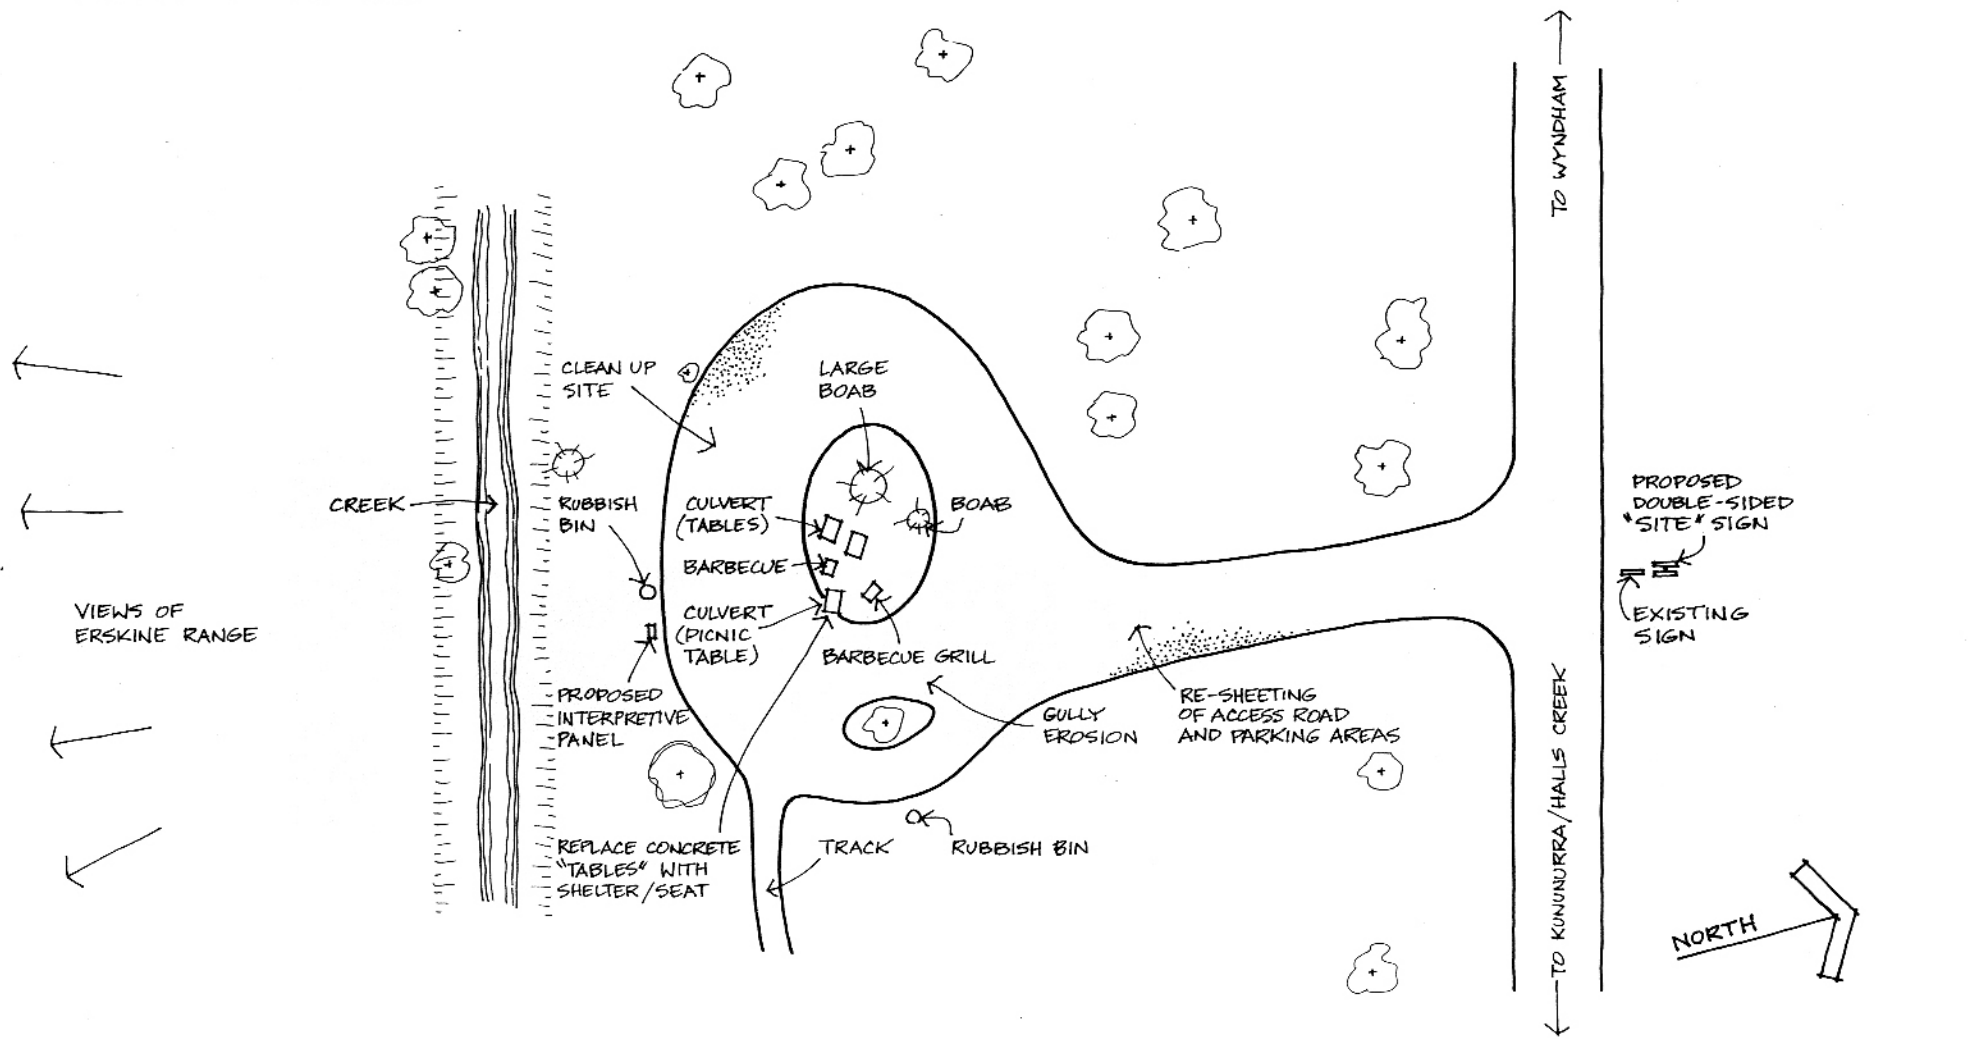

SAVANNAH WAY ERSKINE RANGE

SCATTERED BOABS

S 15° 40.707', E 128° 14.839'

ERSKINE RANGE